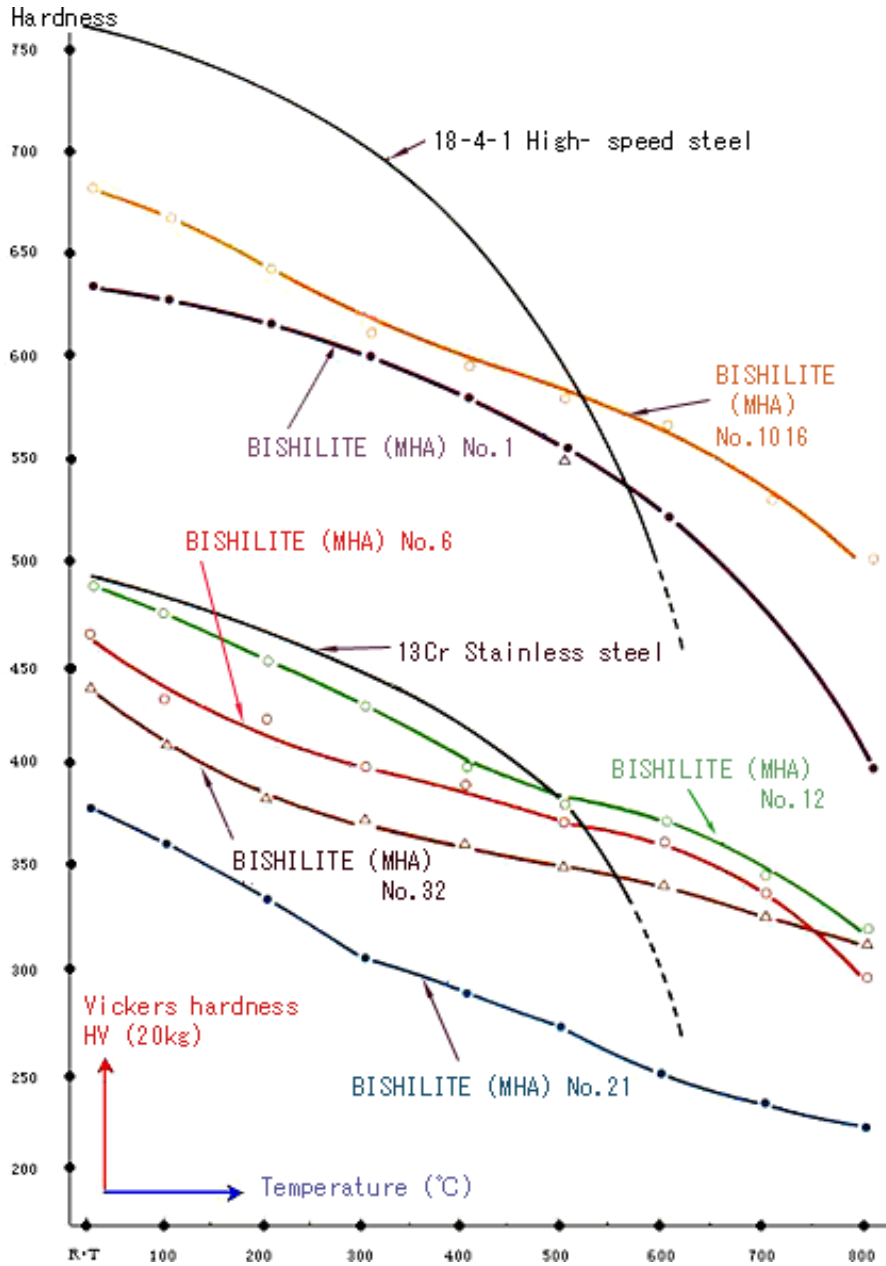

## HARDNESS

BISHILITE: MMCSA Hard Facing Alloy

The data above are test samples, and do not guarantee maximum or minimum values

Contact us for more information.

Sales & Marketing Div.	TEL : +81-48-786-3709	<a href="#">Inquiry form</a>
------------------------	-----------------------	------------------------------